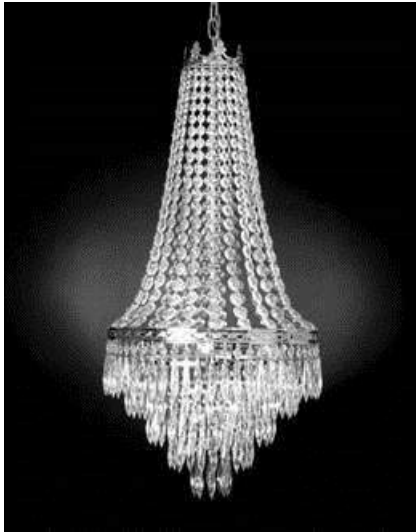

Chandeliers

Marie Collection

Small Marie
24" h x 24" w
Quantity: 5
\$100

Medium Marie
30" h x 28" w
Quantity: 4
\$300

Large Marie
38" h x 37" w
Quantity: 4
\$450

Grand Marie
46" h x 46" w
Quantity: 1
\$650

Regal Collection

Baroness
28" h x 30" w
Quantity: 6
\$375

Princess
50" h x 30" w
Quantity: 14
\$450

Empress
60" h x 52" w
Quantity: 3
\$850

Emperor
60" h x 72" w
Quantity: 1
\$1200

Gold Empire Chandeliers

The Deco
36" h x 18" w
Quantity: 3
\$300

Katherine
50" h x 24" w
Quantity: 4
\$400

Isabella
56" h x 28" w
Quantity: 1
\$550

Silver Toned Crystal Chandeliers

Empire
33" h x 16" w
Quantity: 17
\$125

Chevron
3' l x 1.5' w
Quantity: 4
\$200

Gold Toned Crystal Chandeliers

Gold Crystal Globe
24" h x 20" w
Quantity: 5
\$120

Golden Teak
34" h x 35" w
Quantity: 1
\$450

Gold Teresa
50" h x 30" w
Quantity: 2
\$450

6' Gold Crystal
72" h x 48" w
Quantity: 1
\$895

Vintage Chandelier
60" h x 48" w
Quantity: 3
\$695